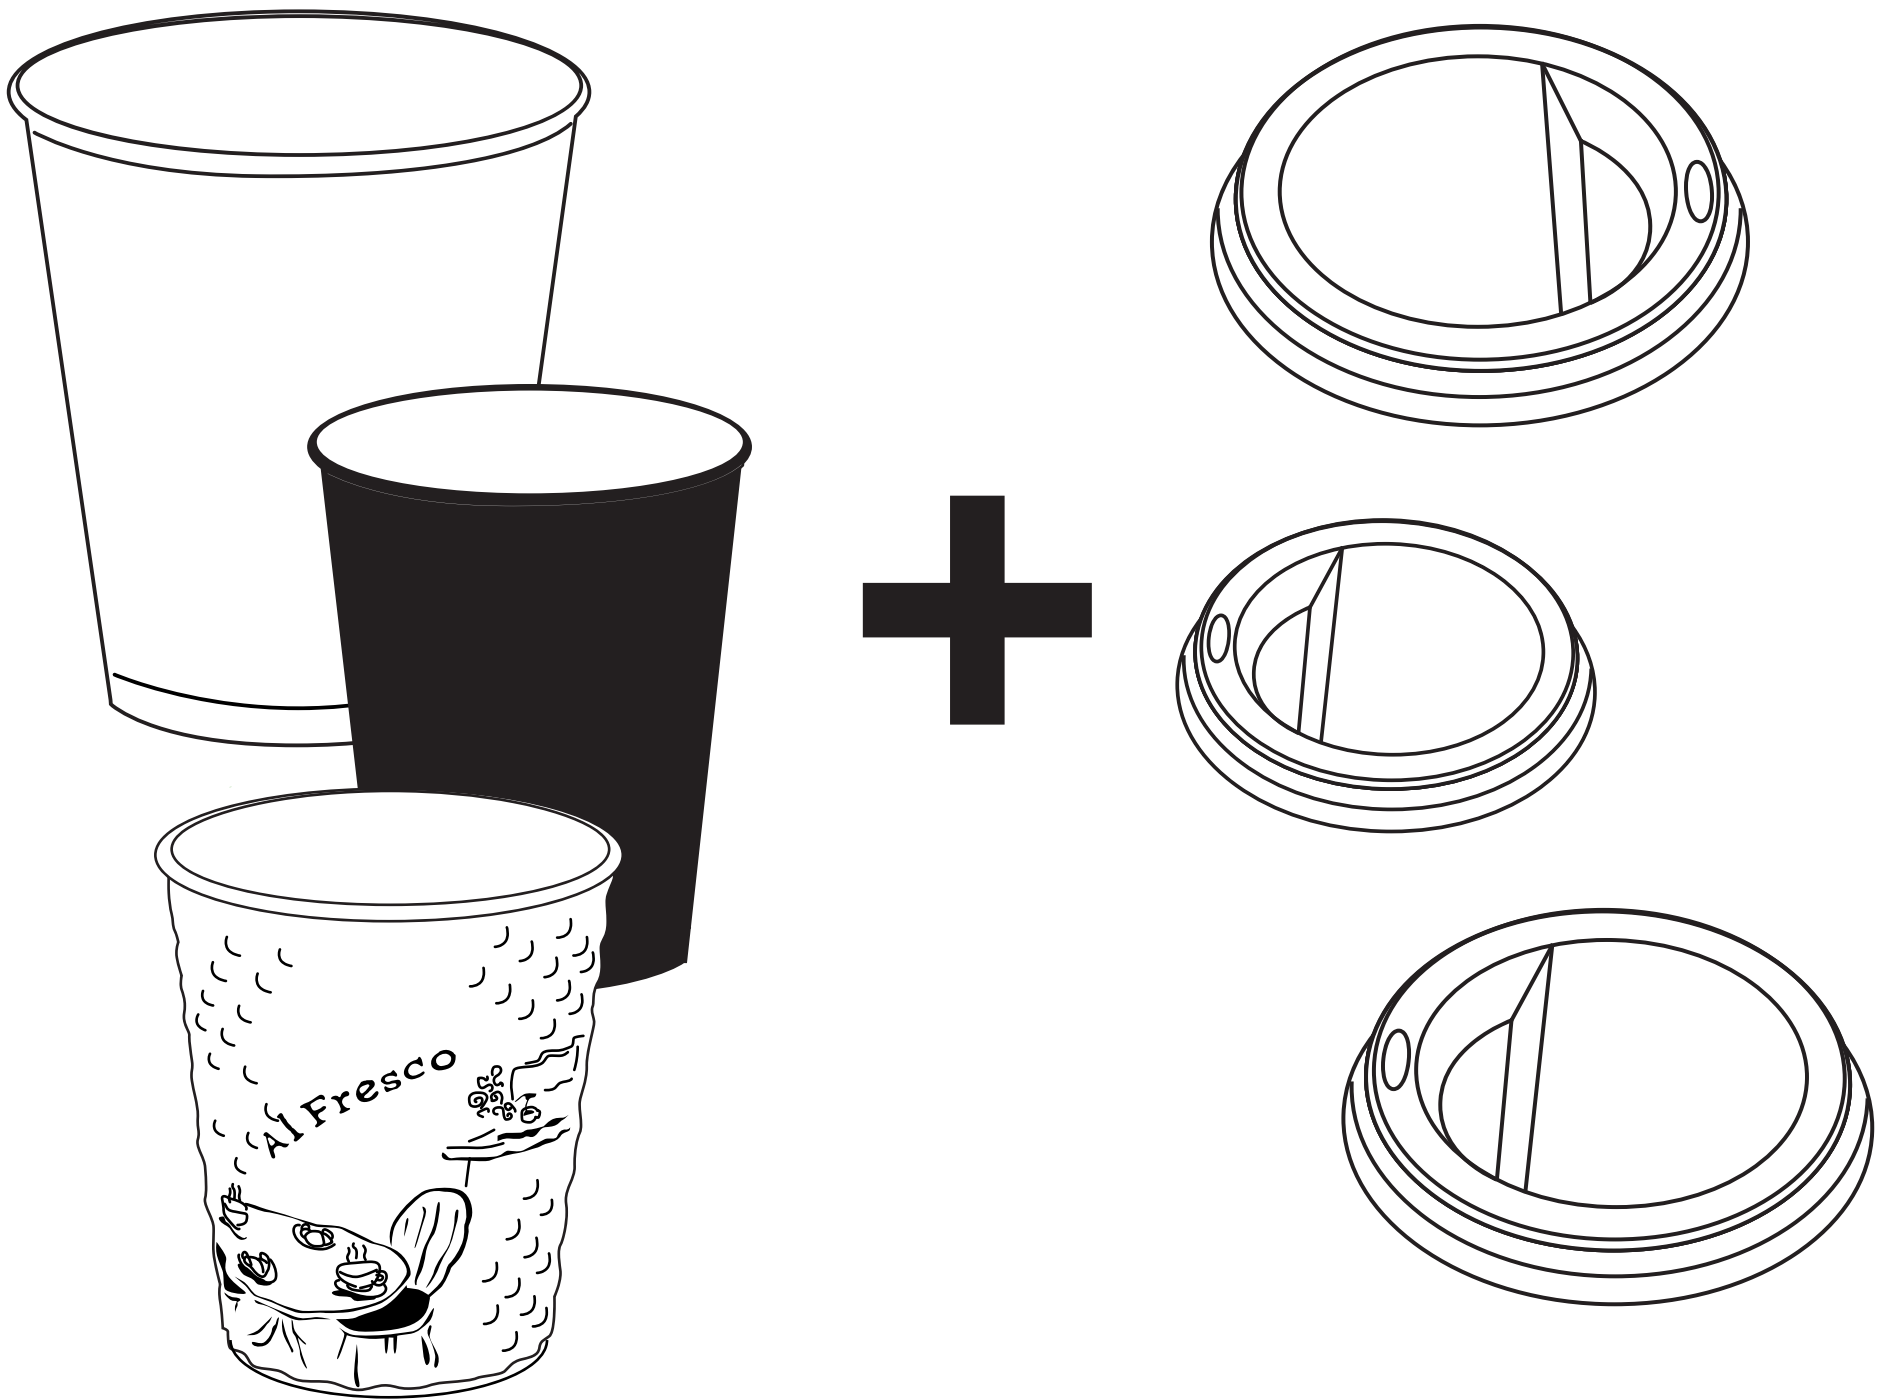

# HOT Cups & Lids Fit Guide

# Hot Cups & Lids Fit Guide

			4 oz		8 oz						12 /16 oz				
			C-LT0650	C-LT0671	C-LT0691	C-LT0672	LHRDS8	LHRDS8B	EC-LT0651	C-LT0673	C-LT0674	LHRDS16	LHRDS16B	EC-LT0673	
<b>4 oz</b>															
	COOL WAVE	C-HC0638 C-HC0639	●												
	HEAVY BOARD		●												
<b>8 oz</b>															
	COOL WAVE SQUAT	C-HC0632 C-HC0633 C-HC0634								●	●	●	●	●	
	COOL WAVE	C-HC0640 C-HC0641 C-HC0642		●		●	●	●							
	COOL WALL	C-HC0680		●		●	●	●							
	COOL GRIP	C-HC0620		●		●	●	●							
	HEAVY BOARD 8OZ	C-HC0600 C-HC0601 C-HC0606 C-HC0610 C-HC0611		●		●	●	●							
	SINGLE WALL	EC-HC0690							●						
	DOUBLE WALL	EC-HC0670								●	●	●	●	●	
	DOUBLE WALL	EC-HC0676								●	●	●	●	●	
<b>12 oz</b>															
	COOL WAVE	C-HC0643 C-HC0644 C-HC0645								●	●	●	●	●	
	COOL WALL	C-HC0681								●	●	●	●	●	
	COOL GRIP	C-HC0621								●	●	●	●	●	
	HEAVY BOARD	C-HC0602 C-HC0607 C-HC0612								●	●	●	●	●	
	SINGLE WALL	EC-HC0691								●	●	●	●	●	
	SINGLE WALL	EC-HC0671								●	●	●	●	●	
	DOUBLE WALL	EC-HC0677								●	●	●	●	●	
<b>16 oz</b>															
	COOL WAVE	C-HC0646 C-HC0647 C-HC0648								●	●	●	●	●	
	COOL WALL	C-HC0682								●	●	●	●	●	
	HEAVY BOARD	C-HC0603 C-HC0608 C-HC0613								●	●	●	●	●	
	SINGLE WALL	EC-HC0692								●	●	●	●	●	
	SINGLE WALL	EC-HC0672								●	●	●	●	●	
	DOUBLE WALL	EC-HC0678								●	●	●	●	●	
<b>20 oz</b>															
	COOL WAVE	C-HC0651								●	●	●	●	●	